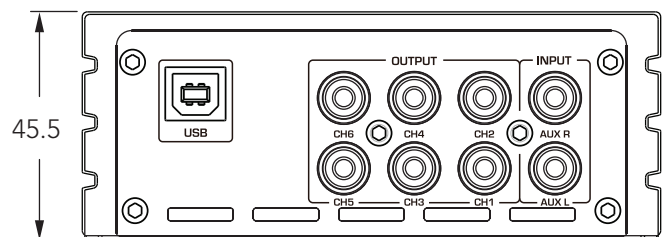

DSP FEATURES

- 6-Channels DSP
- 15-Bands EQ
- Input Choice: AUX, BT, HI-LEV, USB
- I/O Mixing Matrix (Hi-Lev. to RCA Outputs)
- HP/LP Filter: Butterw., Bessel, Link.-Riley
- Slope: 6/12/18/24/30/36/42/48 dB/Oct.
- Delay: 0.00-20.00ms / 0.00-692.00 cm
0.00-273.00 inches

MOBILE APP

- Full DSP Control
- 5.1 BT Streaming
- Music Player
- Available for iOS and Android

TECHNICAL SPECIFICATIONS

Active Range	> 110dB
S/N Ratio	> 100dB
THD	< 0.05%
Sampling Rate	48KHz/24Bit
Frequency Response	20Hz - 20KHz
Amplifier Power	4 x 35W 4 x 70W (Max)
Input Impedance	20 KOhm (Low) 240 Ohm (High)
Signal I/O Range	RCA Input 6Vpp RCA Output 9Vpp High-Lev. 26Vpp
Power Supply	DC 9V-16V