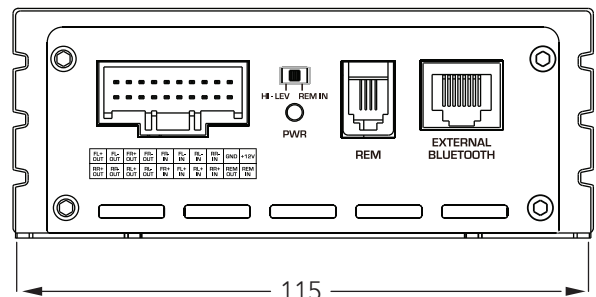

DSP FEATURES

- 6-Channels DSP
- 15-Bands EQ
- Input Choice: AUX, BT, HI-LEV, USB
- I/O Mixing Matrix (Hi-Lev. to RCA Outputs)
- HP/LP Filter: Butterw., Bessel, Link.-Riley
- Slope: 6/12/18/24/30/36/42/48 dB/Oct.
- Delay: 0.00-20.00ms / 0.00-692.00 cm
0.00-273.00 inches

MOBILE APP

- Full DSP Control
- 5.1 BT Streaming
- Music Player
- Available for iOS and Android

TECHNICAL SPECIFICATIONS

Active Range	> 110dB
S/N Ratio	> 100dB
THD	< 0.05%
Sampling Rate	48KHz/24Bit
Frequency Response	20Hz - 20KHz
Amplifier Power	4 x 35W 4 x 70W (Max)
Input Impedance	20 KOhm (Low) 240 Ohm (High)
Signal I/O Range	RCA Input 6Vpp RCA Output 9Vpp High-Lev. 26Vpp
Power Supply	DC 9V-16V